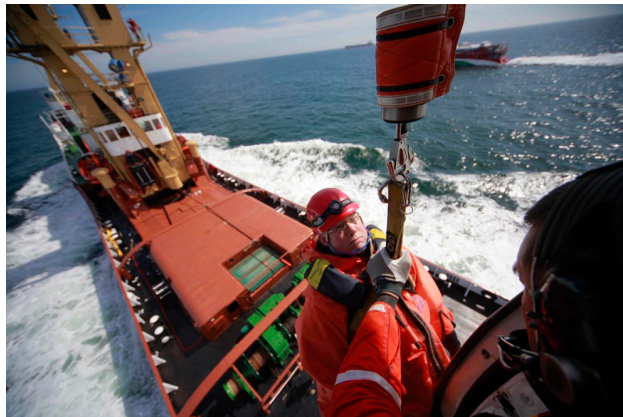

North Sea - Windfarm - Tour, „alpha ventus“, 2010

WINDFORCE 2015
Bremerhaven

11th WAB Offshore Conference 9-11 June

570 Participants

Live präsentationes

Helicopter-hoisting