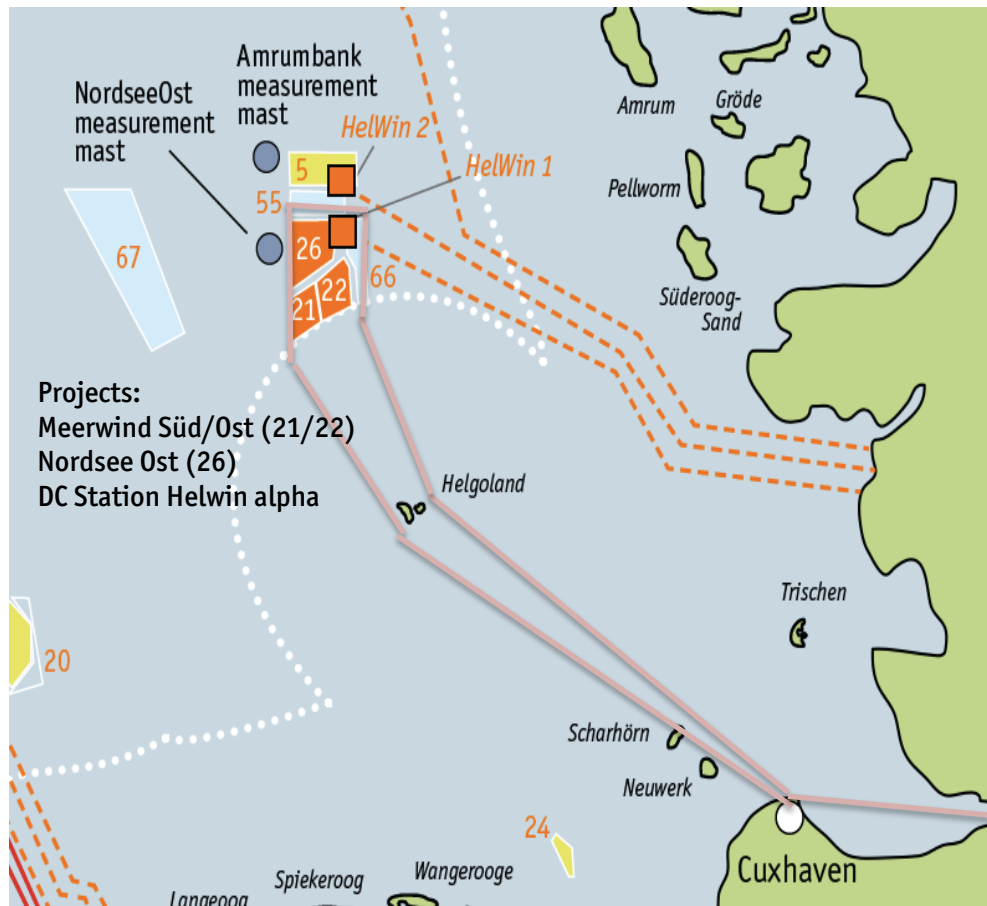

Offshore Windenergy Live North Sea-Windfarm-Tour, 12 June 2015

Start and End Hamburg/Cuxhaven

Start 9 a.m./11.30 a.m.

End 5.45 p.m./8.15 p.m.

While the tour: companies present there projects
„live in the project area“.

The programme and the schedule of the tour may change due to weather conditions (wind, waves, rough seas) and the permission to approach the wind farm areas.