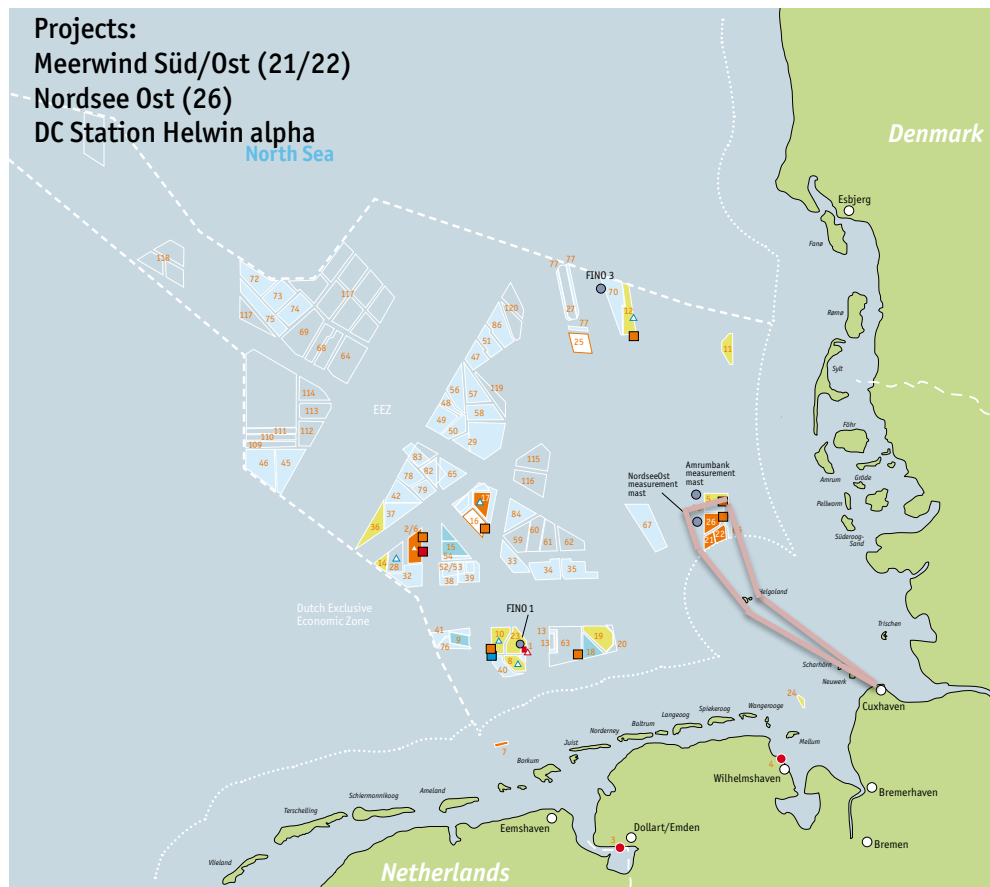

North Sea – Windfarm - Tour

prepared: Steffen Schleicher

28 April 2015

Offshore Windenergy Live North Sea-Windfarm-Tour, 12 June 2015

Start and End Hamburg/Cuxhaven

Start 9 a.m./11.30 a.m.

End 5.45 p.m./8.15 p.m.

While the tour: companies present there projects
„live in the building fields“.

The programme and the schedule of the tour may change due to weather conditions (wind, waves, rough seas) and the permission to approach the wind farm areas.